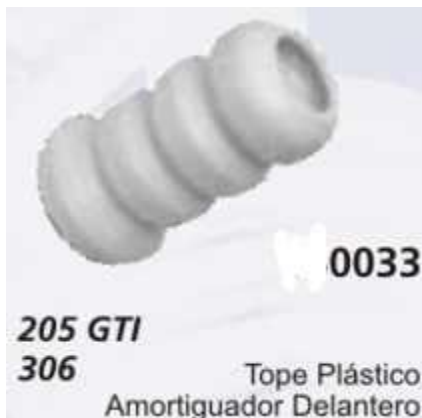

9067, FUELLE UNION TOMA DE AIRE MERCEDES BENZ 1112-1114, AS

9864, FUELLE VARILLA SUSPENSION CITROEN AMI 8/2 CV/3 CV, AS

0008, TOPE AMORTIGUADOR DELANTERO FIAT IDEA, AS

0028, TOPE AMORTIGUADOR DELANTERO PEUGEOT 106, AS

0033, TOPE AMORTIGUADOR DELANTERO PEUGEOT 205 GTI-306, AS

0045, TOPE AMORTIGUADOR DELANTERO PEUGEOT 205-306 BREAK-PARTNER, AS

0030, TOPE AMORTIGUADOR DELANTERO PEUGEOT 205-306-405, AS

0035, TOPE AMORTIGUADOR DELANTERO PEUGEOT 306, AS